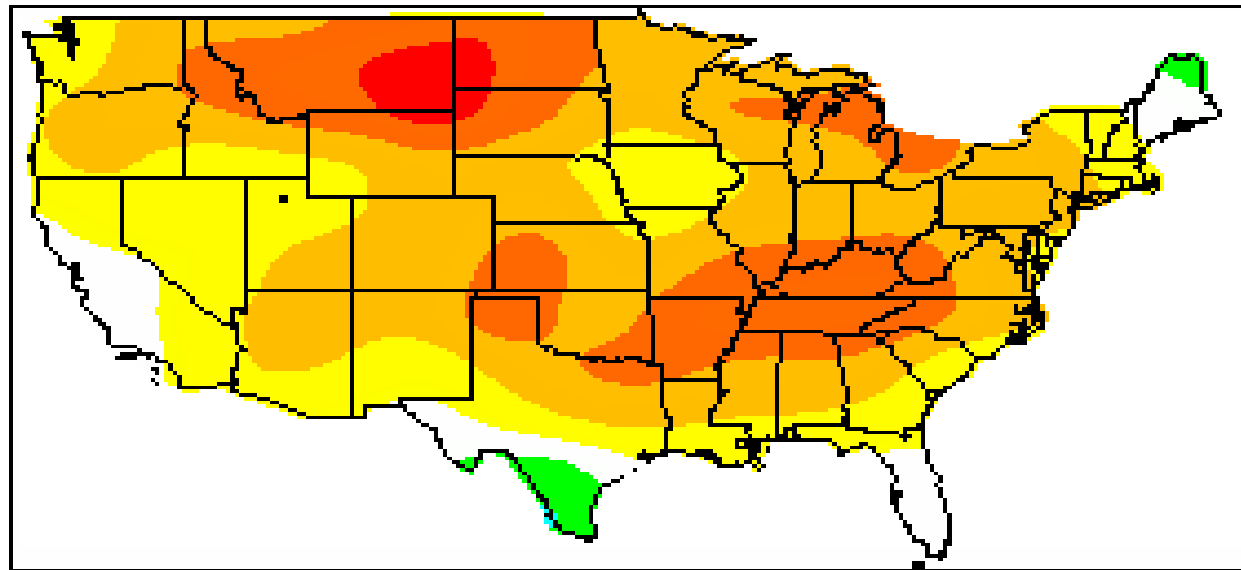

Palmer Index, Tree Ring

1936