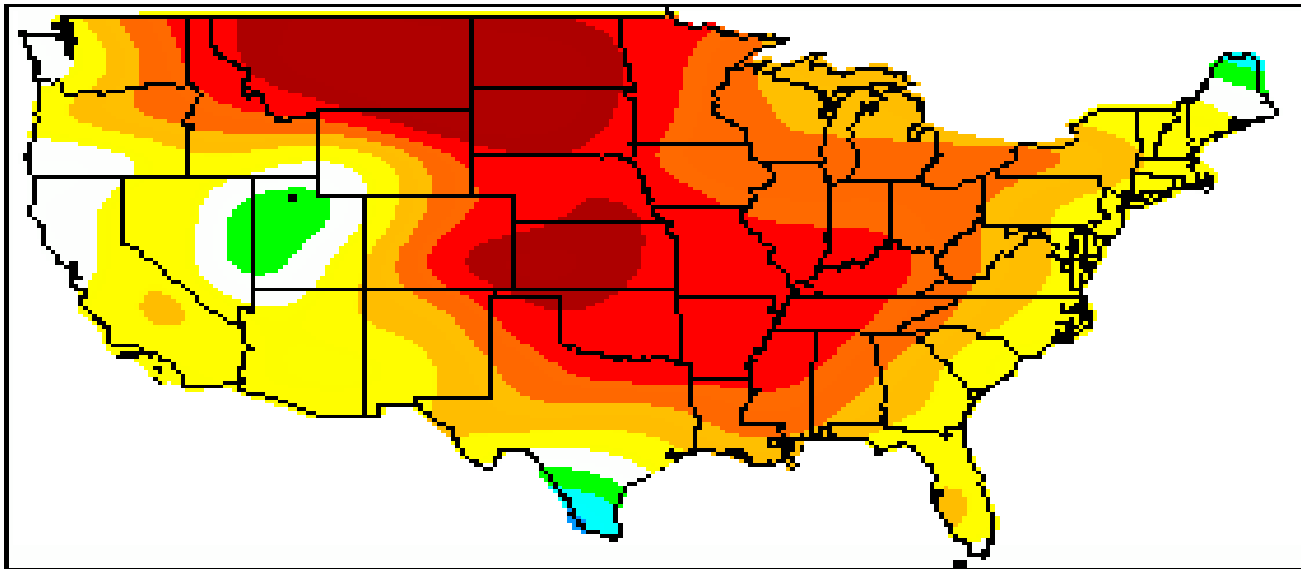

Palmer Index

1936